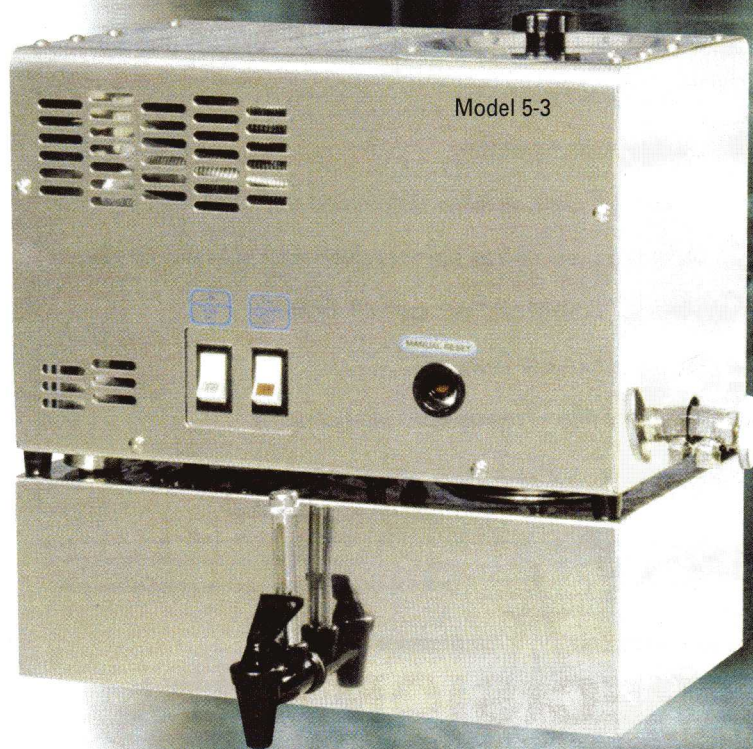

PRECISION Water Systems