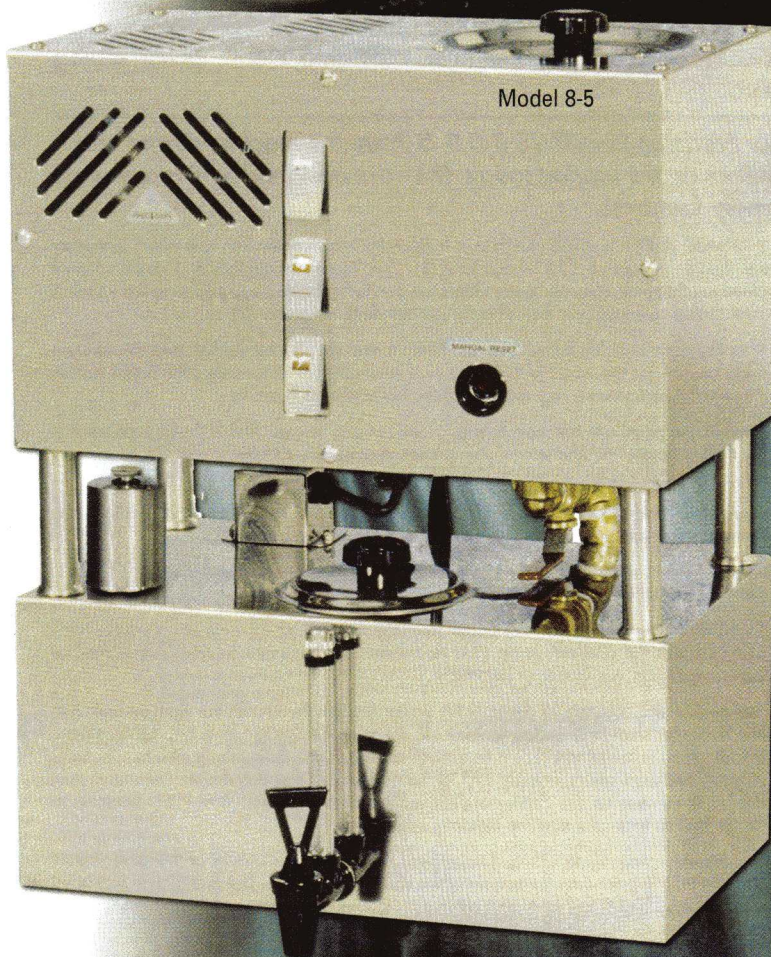

PRECISION Water Systems